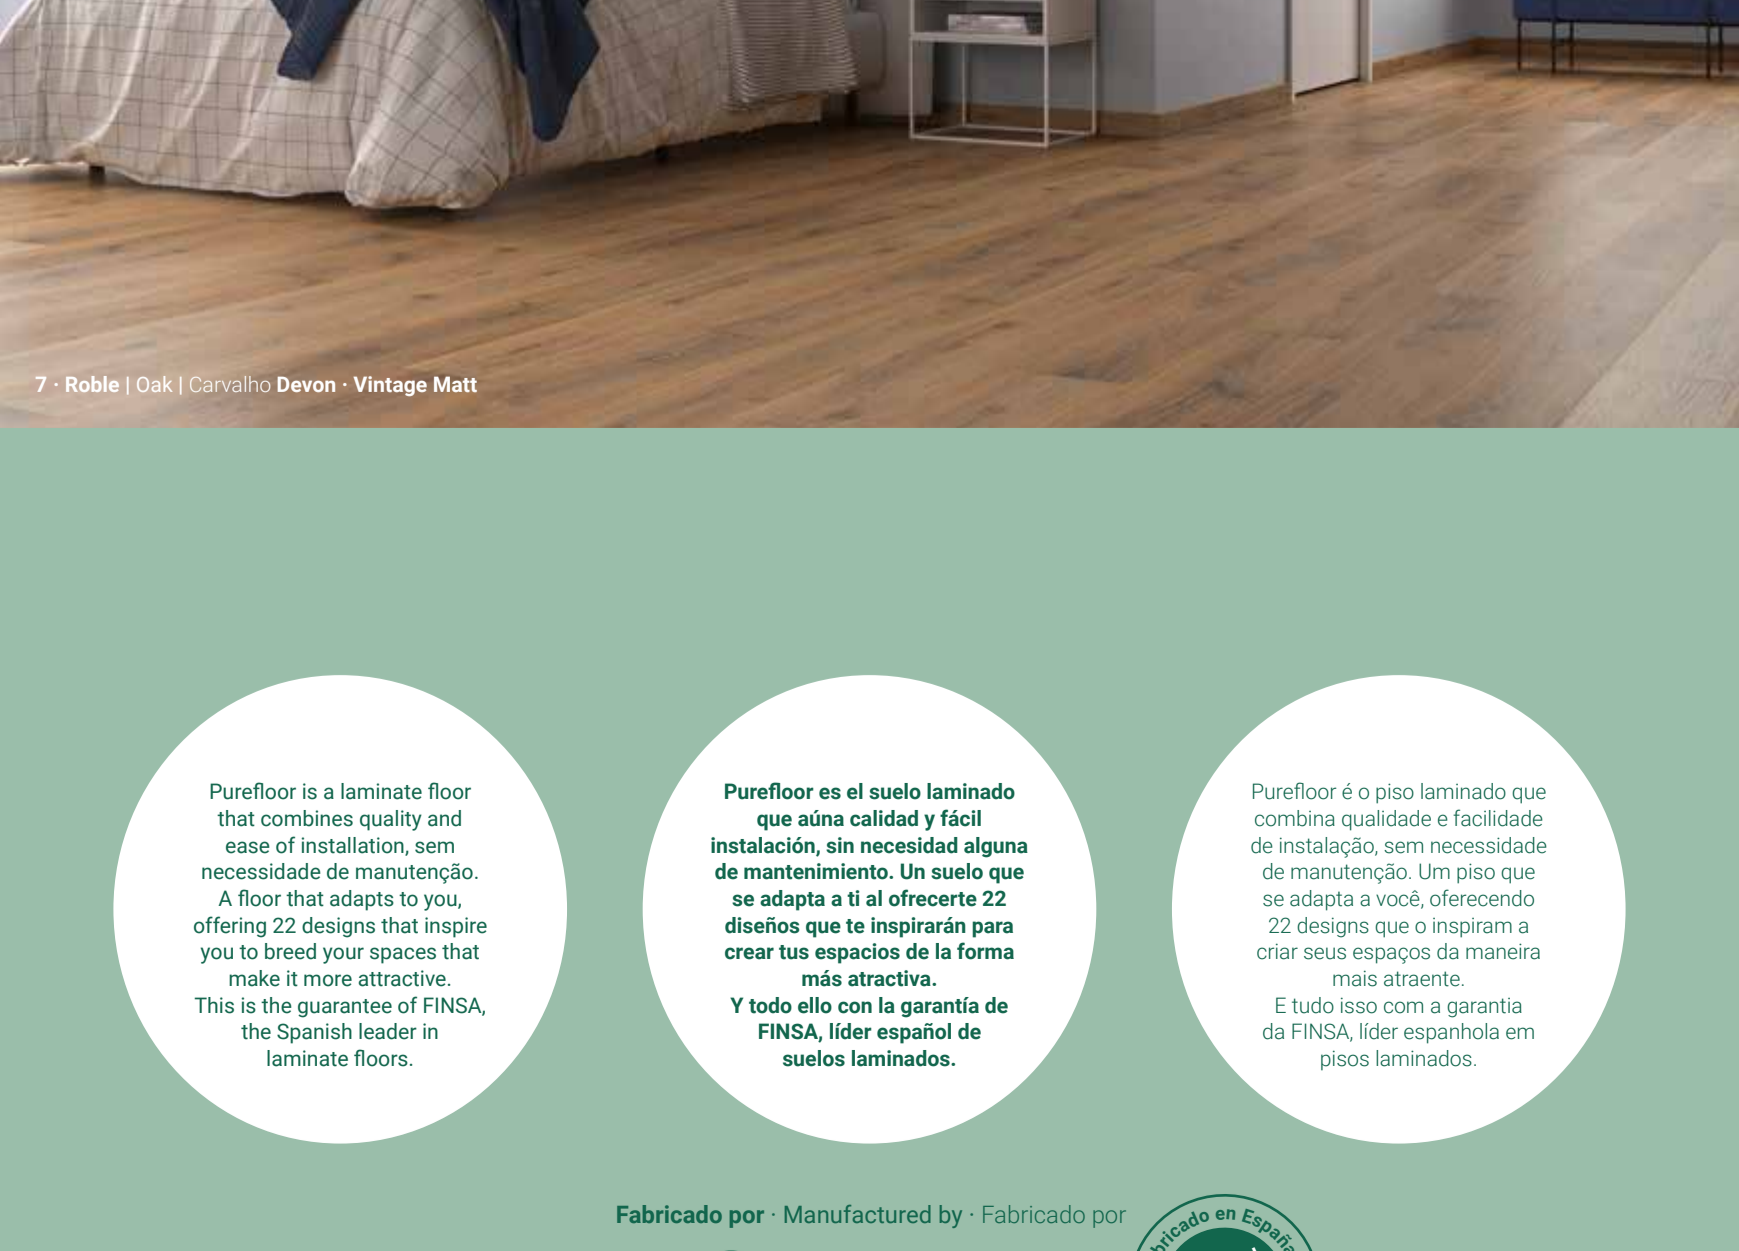

7 - Roble | Oak | Carvalho | Devon - Vintage Matt

Financiera Maderera, S.A.

Más info en brico.com